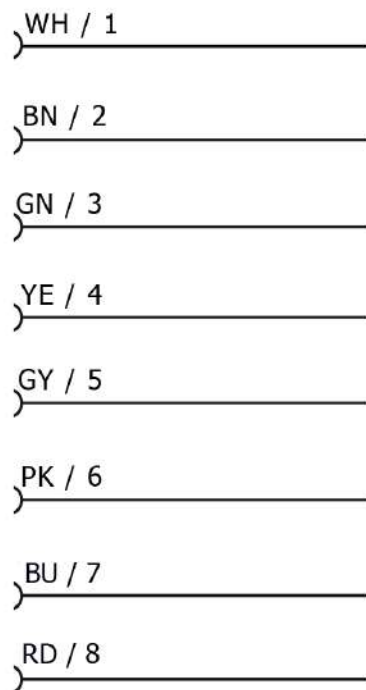

Model

Female

Test/Approvals

Degree of protection

IP67

Generical Data

Mechanical Protection

IP67

CONNECTIONS

Eletrical diagram

OTHERS

Dimensions