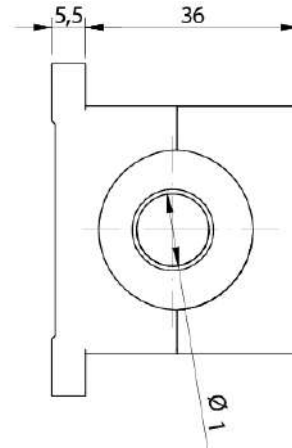

Accessories suitable for M12 cylindrical sensors

Installation

Mounting with M4 screws

Functions

M12 sensors

OTHERS

Dimensions

**Datasensing
S.r.l.**