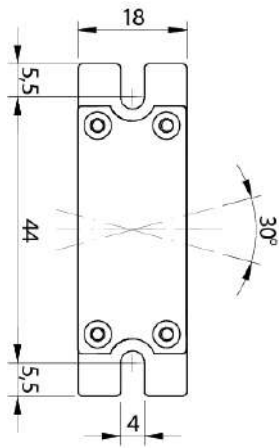

Accessories suitable for M12 cylindrical sensors

Installation

Mounting with M4 screws

Functions

M12 sensors

OTHERS

Dimensions

**Datasensing
S.r.l.**