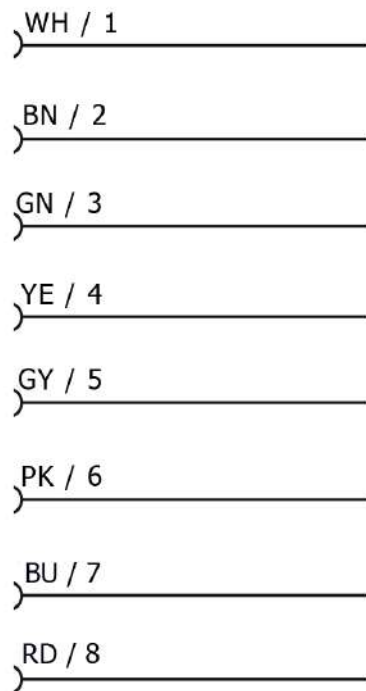

CD

CD12M/0E-100A1

Connect.M12-F,8
poles-5m,PVC,Axial

TECHNICAL FEATURES

Application

Usable with	Safety light curtains: ⌀ LS2 STANDARD (TX) ⌀ LS4 STANDARD (TX) ⌀ LP4ER/0*-***L12 (RX) ⌀ LP4PF Safety sensors: ⌀ SH and TH ⌀ SH-IC and TH-IC
Installation	M12 8 poles axial female connector with PVC cable

Electrical data

Led	no
Wires	8

Mechanical data

Fibre length (m)	10
Head type	Axial
Plug	M12

Jacket material

PVC

Model

Female

Test/Approvals

Degree of protection

IP67

Generical Data

Mechanical Protection

IP67

CONNECTIONS

Electrical diagram