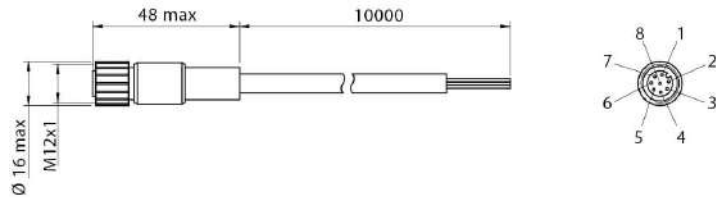

**Datasensing
S.r.l.**

Strada S.Caterina, 235
41122 Modena (MO)
Tel. 059 420411
Fax 059 253973
E-mail
info@datasensing.com

**date of
printing**
28/06/2024
10:21:39